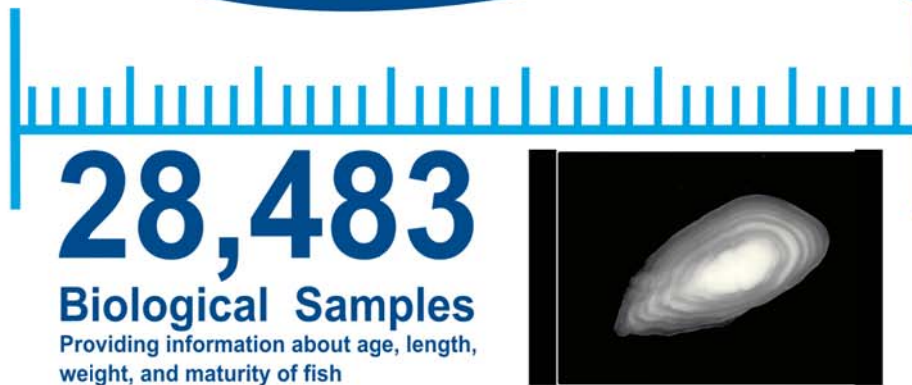

10 Surveys = 159 days at sea

MRV Scotia Performs many jobs throughout the year. This infographic tells about the fisheries surveys carried out in 2015. Recently, fully electronic measuring boards and databases were installed allowing better data processing and instant quality checks to be performed. This year, the system was refired for better connectivity and configuration of workspaces.

482 Trawling stations

245 Species