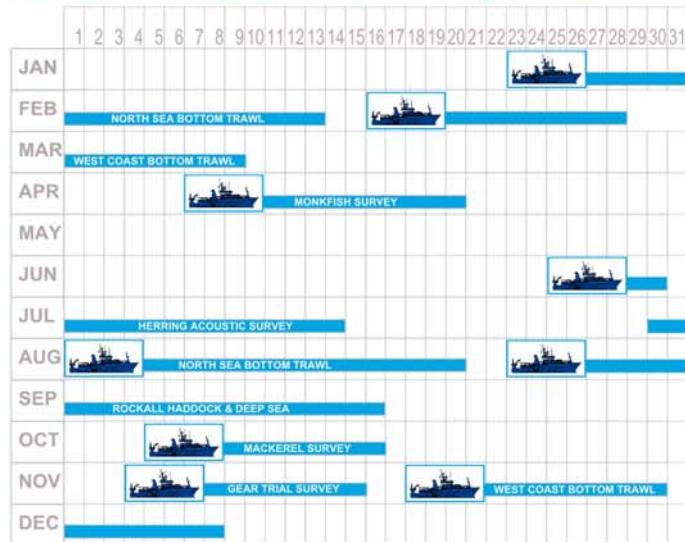

10 Surveys = 159 days at sea