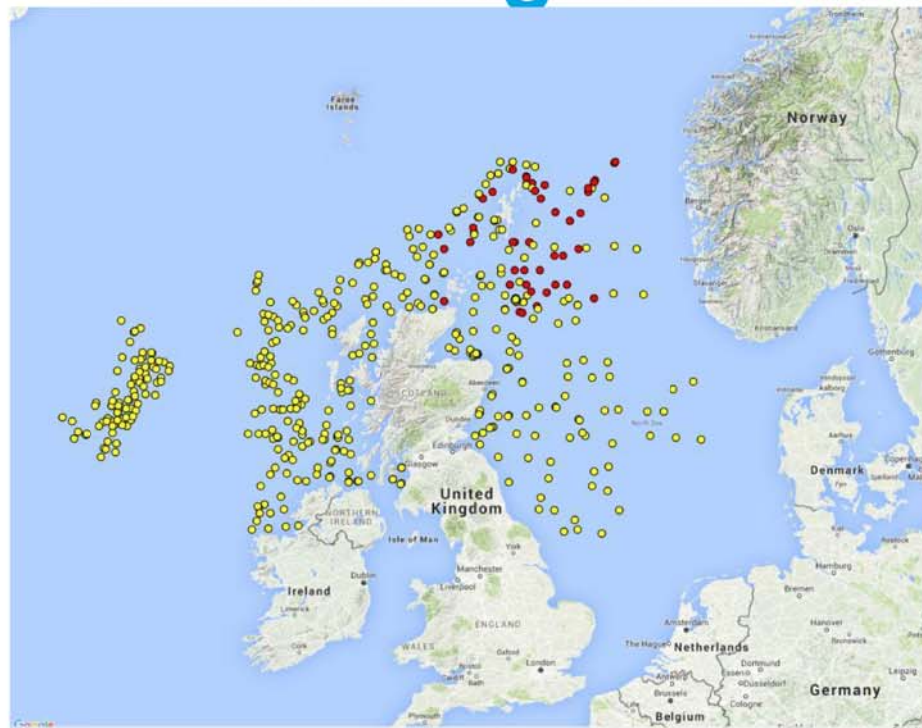

482 Trawling stations

Yellow = Bottom Trawls. Red = Pelagic Trawls